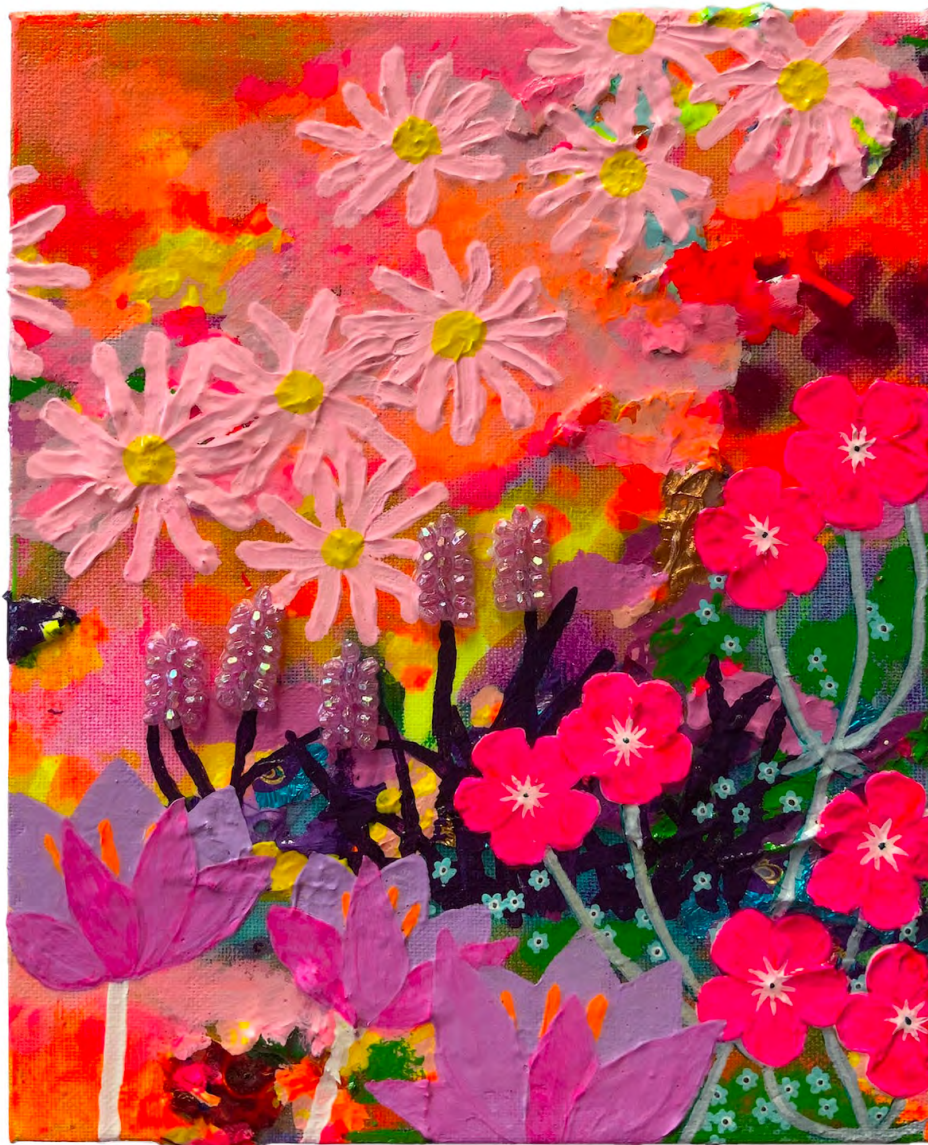

EMILY VAN DER MOLEN

CULTIVATED CHAOS

Camellia Bedelia
By Emily Van Der Molen
Acrylic and mixed media on canvas
8 x 10 x 1.5 inches
\$280

Camellia Feels
By Emily Van Der Molen
Acrylic and mixed media on canvas
8 x 10 x 1.5 inches
\$280 **SOLD**

Camellia Stealer
By Emily Van Der Molen
Acrylic and mixed media on canvas
8 x 10 x 1.5 inches
\$280

Dilly Dally Daisies
By Emily Van Der Molen
Acrylic and mixed media on canvas
8 x 10 x 1.5 inches
\$280

Lazy Daisies
By Emily Van Der Molen
Acrylic and mixed media on canvas
8 x 10 x 1.5 inches
\$280 **SOLD**

Geranium Yum
By Emily Van Der Molen
Acrylic and mixed media on canvas
8 x 10 x 1.5 inches
\$280

Good Golly, Sea Holly!
By Emily Van Der Molen
Acrylic and mixed media on canvas
8 x 10 x 1.5 inches
\$280