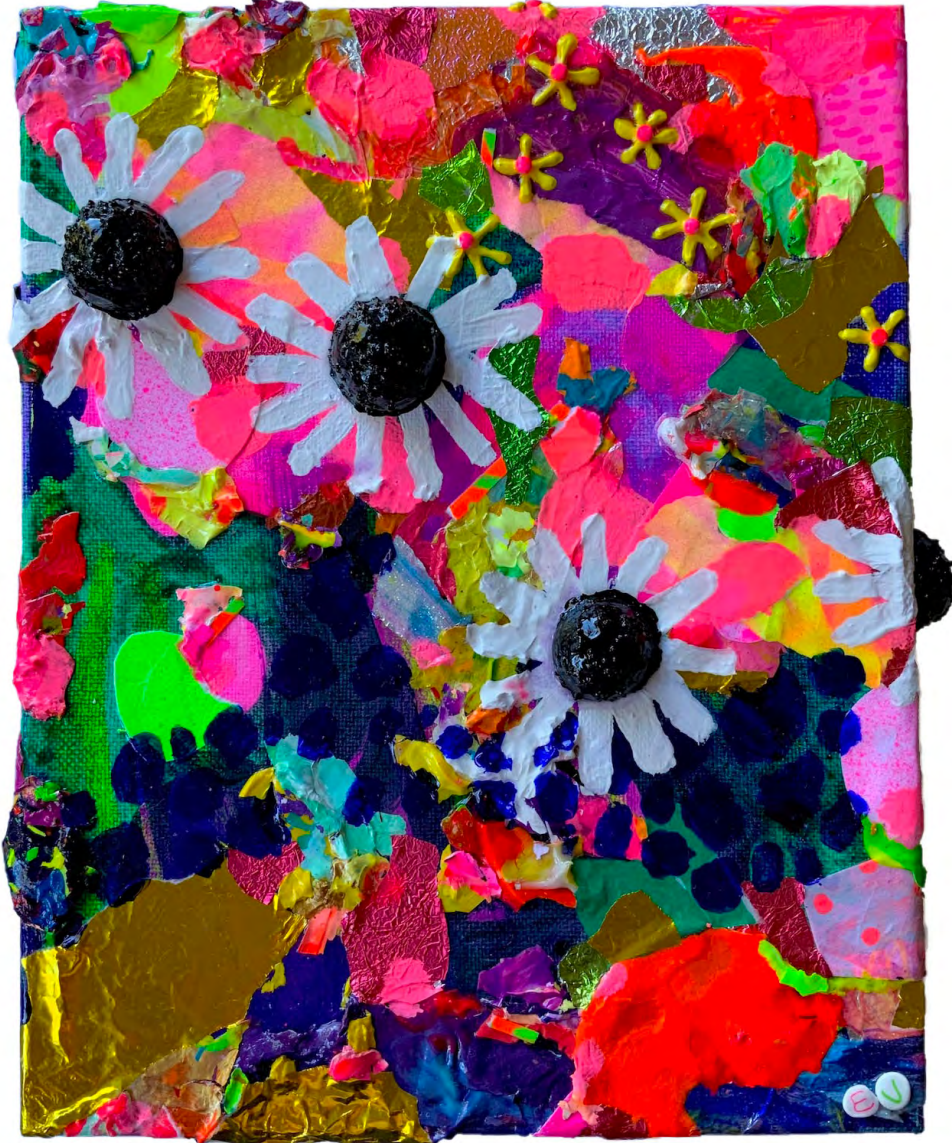

Grape Hyacynthizer
By Emily Van Der Molen
Acrylic and mixed media on canvas
8 x 10 x 1.5 inches
$280 **SOLD**