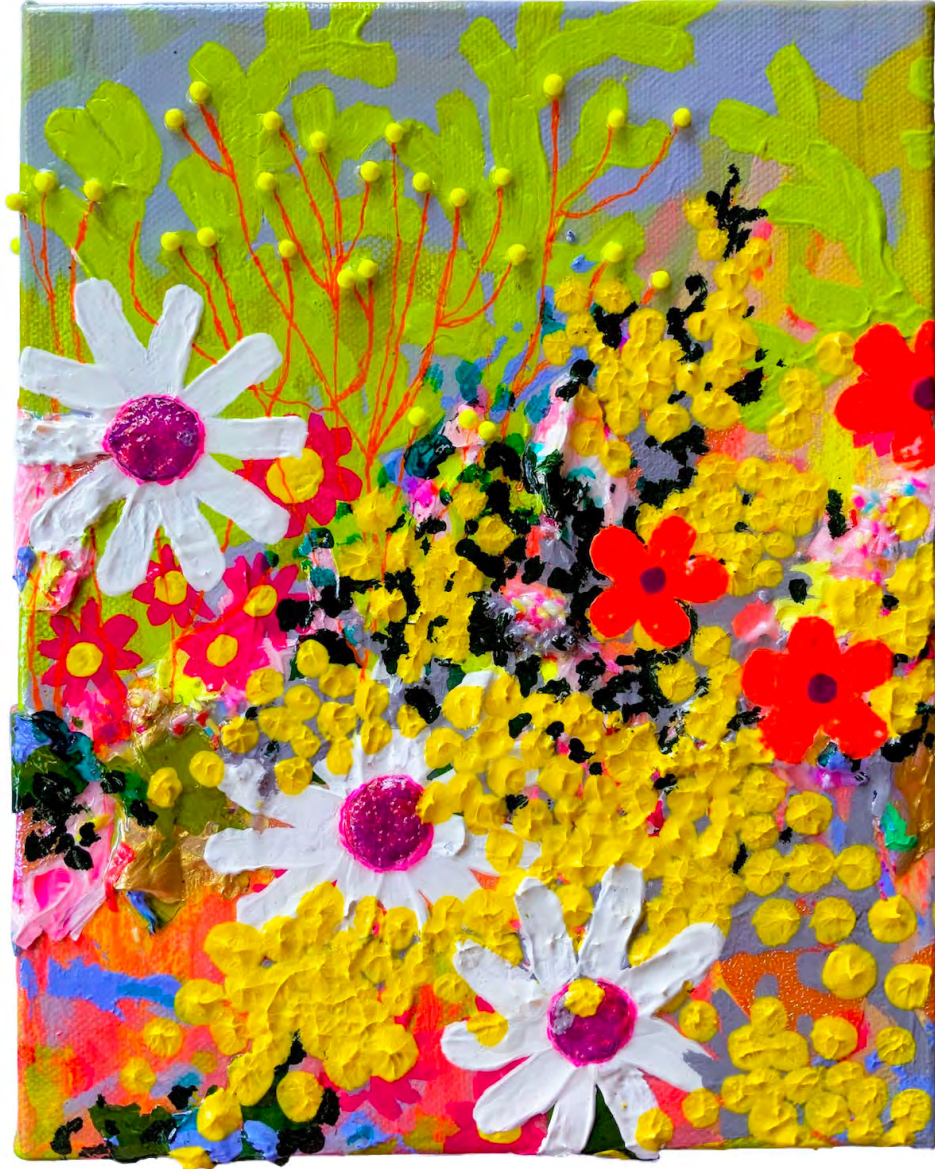

EMILY VAN DER MOLEN

CULTIVATED CHAOS

Camellia Bedelia
By Emily Van Der Molen
Acrylic and mixed media on canvas
8 x 10 x 1.5 inches
\$280

Camellia Feels
By Emily Van Der Molen
Acrylic and mixed media on canvas
8 x 10 x 1.5 inches
\$280 **SOLD**

California Dreaming
By Emily Van Der Molen
Acrylic and mixed media on canvas
8 x 10 x 1.5 inches
\$280

Full Throttle Wattle
By Emily Van Der Molen
Acrylic and mixed media on canvas
8 x 10 x 1.5 inches
\$280 **SOLD**

Camellia Stealer
By Emily Van Der Molen
Acrylic and mixed media on canvas
8 x 10 x 1.5 inches
\$280

Dilly Dally Daisies
By Emily Van Der Molen
Acrylic and mixed media on canvas
8 x 10 x 1.5 inches
\$280

Lazy Daisies
By Emily Van Der Molen
Acrylic and mixed media on canvas
8 x 10 x 1.5 inches
\$280 **SOLD**

Geranium Yum
By Emily Van Der Molen
Acrylic and mixed media on canvas
8 x 10 x 1.5 inches
\$280

Good Golly, Sea Holly!
By Emily Van Der Molen
Acrylic and mixed media on canvas
8 x 10 x 1.5 inches
\$280