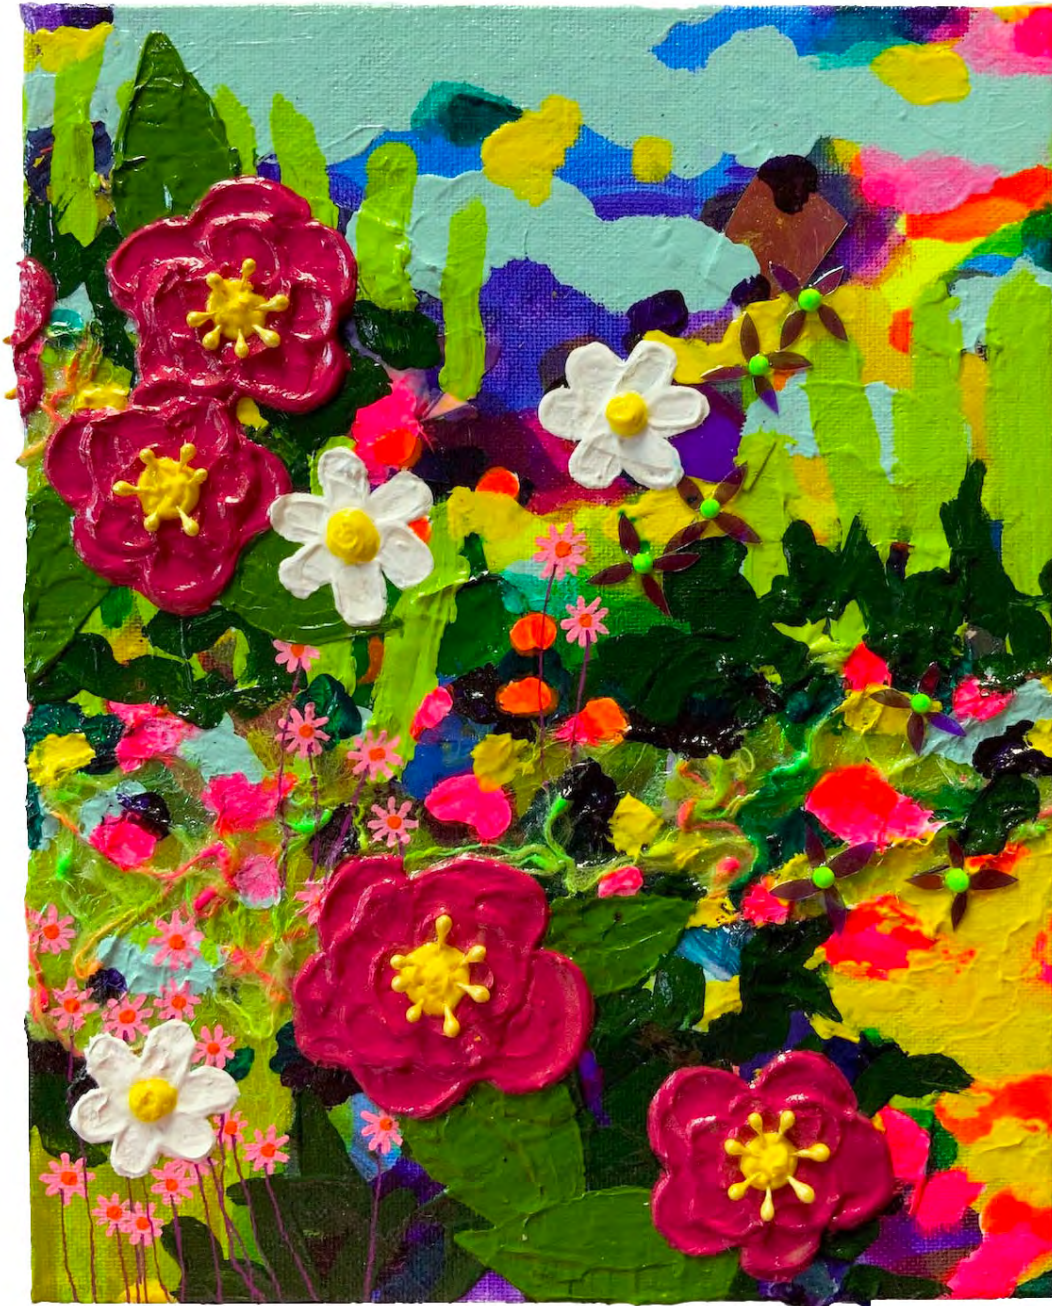

EMILY VAN DER MOLEN

CULTIVATED CHAOS

Camellia Bedelia
By Emily Van Der Molen
Acrylic and mixed media on canvas
8 x 10 x 1.5 inches
\$280

Camellia Feels
By Emily Van Der Molen
Acrylic and mixed media on canvas
8 x 10 x 1.5 inches
\$280 **SOLD**

California Dreaming
By Emily Van Der Molen
Acrylic and mixed media on canvas
8 x 10 x 1.5 inches
\$280

Full Throttle Wattle
By Emily Van Der Molen
Acrylic and mixed media on canvas
8 x 10 x 1.5 inches
\$280 **SOLD**