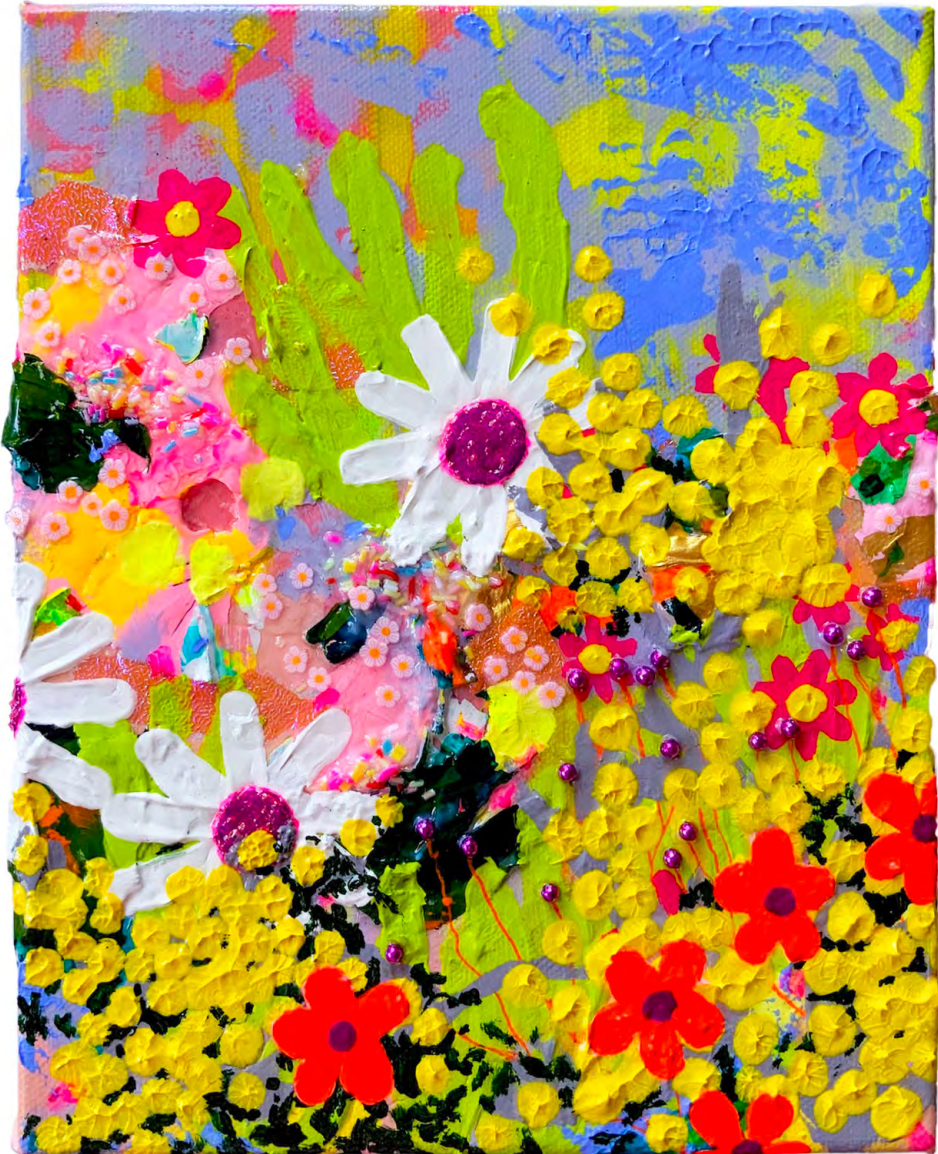

Polyanthus Dancers
By Emily Van Der Molen
Acrylic and mixed media on canvas
8 x 10 x 1.5 inches
$280