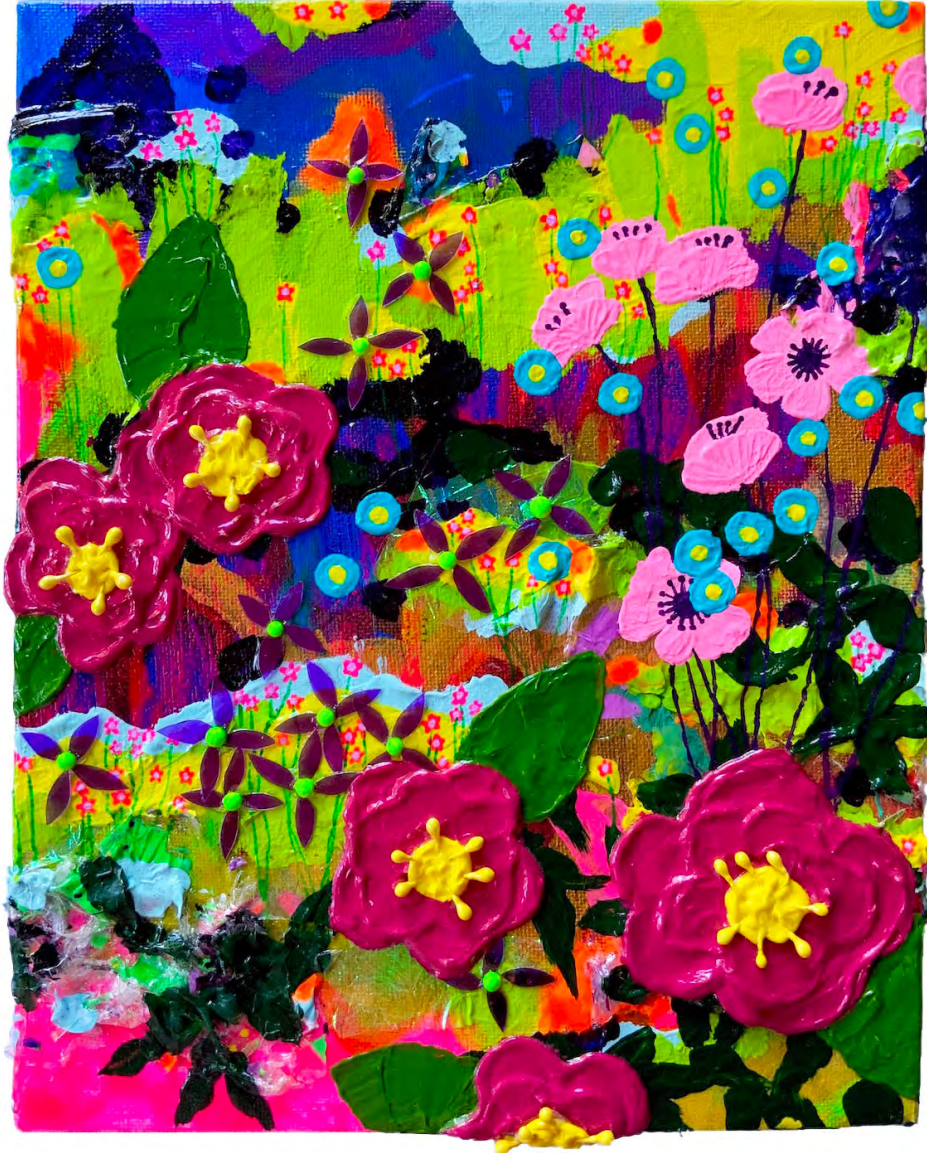

EMILY VAN DER MOLEN

CULTIVATED CHAOS

Camellia Bedelia
By Emily Van Der Molen
Acrylic and mixed media on canvas
8 x 10 x 1.5 inches
\$280

Camellia Feels
By Emily Van Der Molen
Acrylic and mixed media on canvas
8 x 10 x 1.5 inches
\$280 **SOLD**

California Dreaming
By Emily Van Der Molen
Acrylic and mixed media on canvas
8 x 10 x 1.5 inches
\$280

Full Throttle Wattle
By Emily Van Der Molen
Acrylic and mixed media on canvas
8 x 10 x 1.5 inches
\$280 **SOLD**