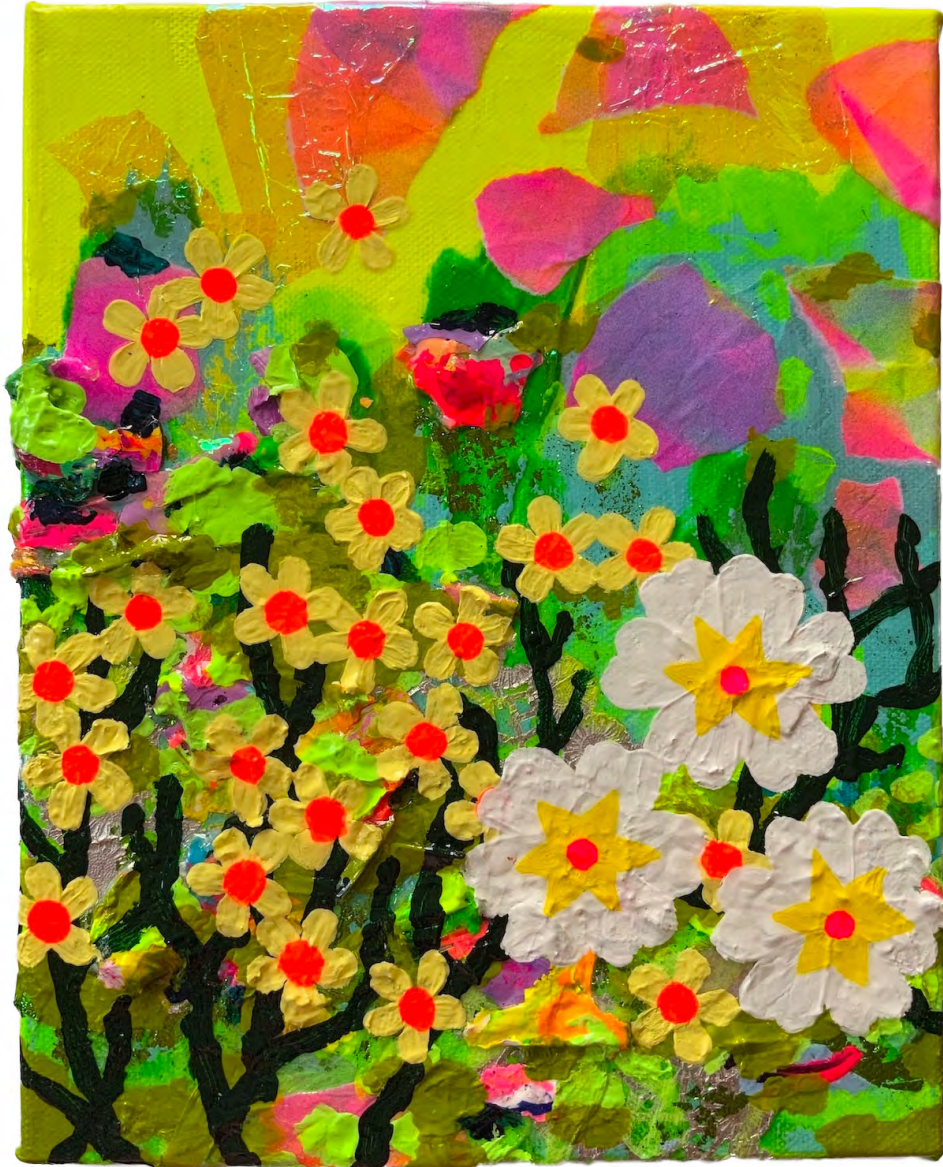

Pink Daisy Days
By Emily Van Der Molen
Acrylic and mixed media on canvas
8 x 10 x 1.5 inches
$280 **SOLD**