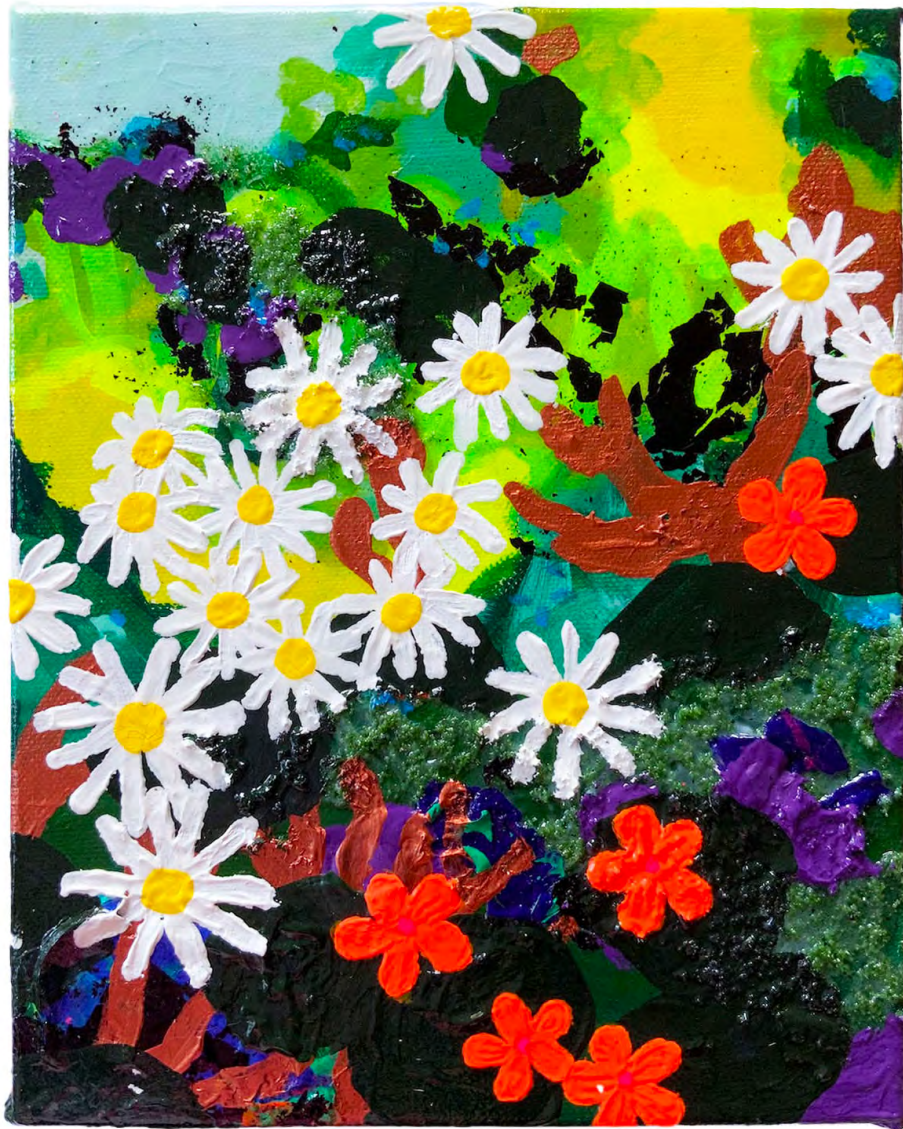

EMILY VAN DER MOLEN

CULTIVATED CHAOS

Camellia Bedelia
By Emily Van Der Molen
Acrylic and mixed media on canvas
8 x 10 x 1.5 inches
\$280

Camellia Feels
By Emily Van Der Molen
Acrylic and mixed media on canvas
8 x 10 x 1.5 inches
\$280 **SOLD**

California Dreaming
By Emily Van Der Molen
Acrylic and mixed media on canvas
8 x 10 x 1.5 inches
\$280

Full Throttle Wattle
By Emily Van Der Molen
Acrylic and mixed media on canvas
8 x 10 x 1.5 inches
\$280 **SOLD**

Camellia Stealer
By Emily Van Der Molen
Acrylic and mixed media on canvas
8 x 10 x 1.5 inches
\$280

Dilly Dally Daisies
By Emily Van Der Molen
Acrylic and mixed media on canvas
8 x 10 x 1.5 inches
\$280

Lazy Daisies
By Emily Van Der Molen
Acrylic and mixed media on canvas
8 x 10 x 1.5 inches
\$280 **SOLD**

Geranium Yum
By Emily Van Der Molen
Acrylic and mixed media on canvas
8 x 10 x 1.5 inches
\$280

Good Golly, Sea Holly!
By Emily Van Der Molen
Acrylic and mixed media on canvas
8 x 10 x 1.5 inches
\$280